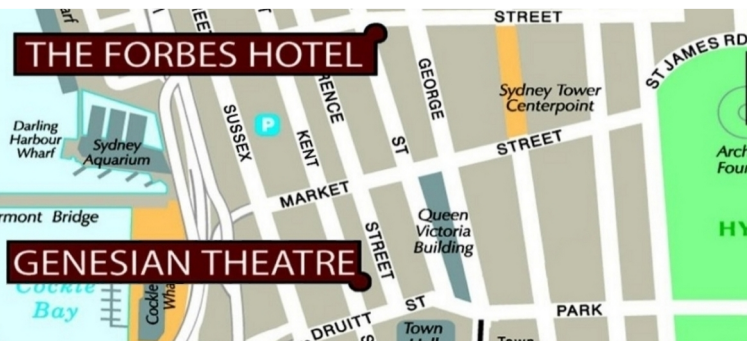

JOURNEY'S END

By R.C. Sherriff

Directed by Debbie Smith

13th March - 24th April 2010

By arrangement with Dominie Pty Ltd

Genesian Theatre
420 Kent St, Sydney

Friday & Saturday nights at 8pm

Sunday afternoons at 4.30pm

JOURNEY'S END

13th March - 24th April 2010

	Fri	Sat	Sun
March	12*	13	14
	19	20	21
	26	27	28
April	9	10	11
	16	17	18
	23	24	

*preview night

No performances Easter 2/3/4 April

The Genesian Theatre is thrilled to bring you the multi-award winning play *Journey's End*. Set in the trenches of France during WWI, it tells of the relationships and camaraderie of a group of British officers in the last days of their war. More than just a poignant play about the futility of war and loss of innocence, *Journey's End* examines inner human strengths and the power of humour in crisis. This play truly is an absorbing night's entertainment.

Adults \$25 / Concession \$20 / Family (2 adults, 2 children) \$75

www.genesiantheatre.com.au
or phone MCA-TIX 1300 306 776

Dinner & Play Package

In association with another Sydney landmark, The Forbes Hotel, corner of King and York Streets, Sydney, we are pleased to offer you a dinner package - only **\$45.00*** for a two course meal with herb or garlic bread, tea or coffee included, and a full price ticket to the current show.